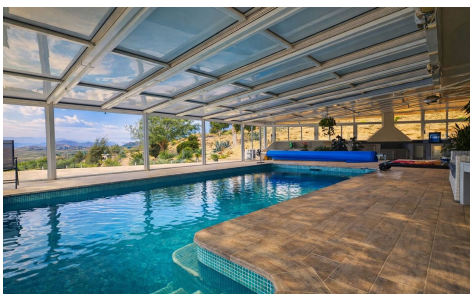

IBC2089D

Villa in Torremendo

€1,100,000

4

3

250m²

11,000m²

Once in a lifetime opportunity to purchase an incredible villa on a huge 11,000m² plot with breath-taking views over Embalse de la Pedrera reservoir in Torremendo. This huge elevated plot is easily accessed from the main road with a private road leading up towards the main villa and fully landscaped garden with private swimming pool, double garage, the horse stables and vast paddock are...(Ask for More Details!)